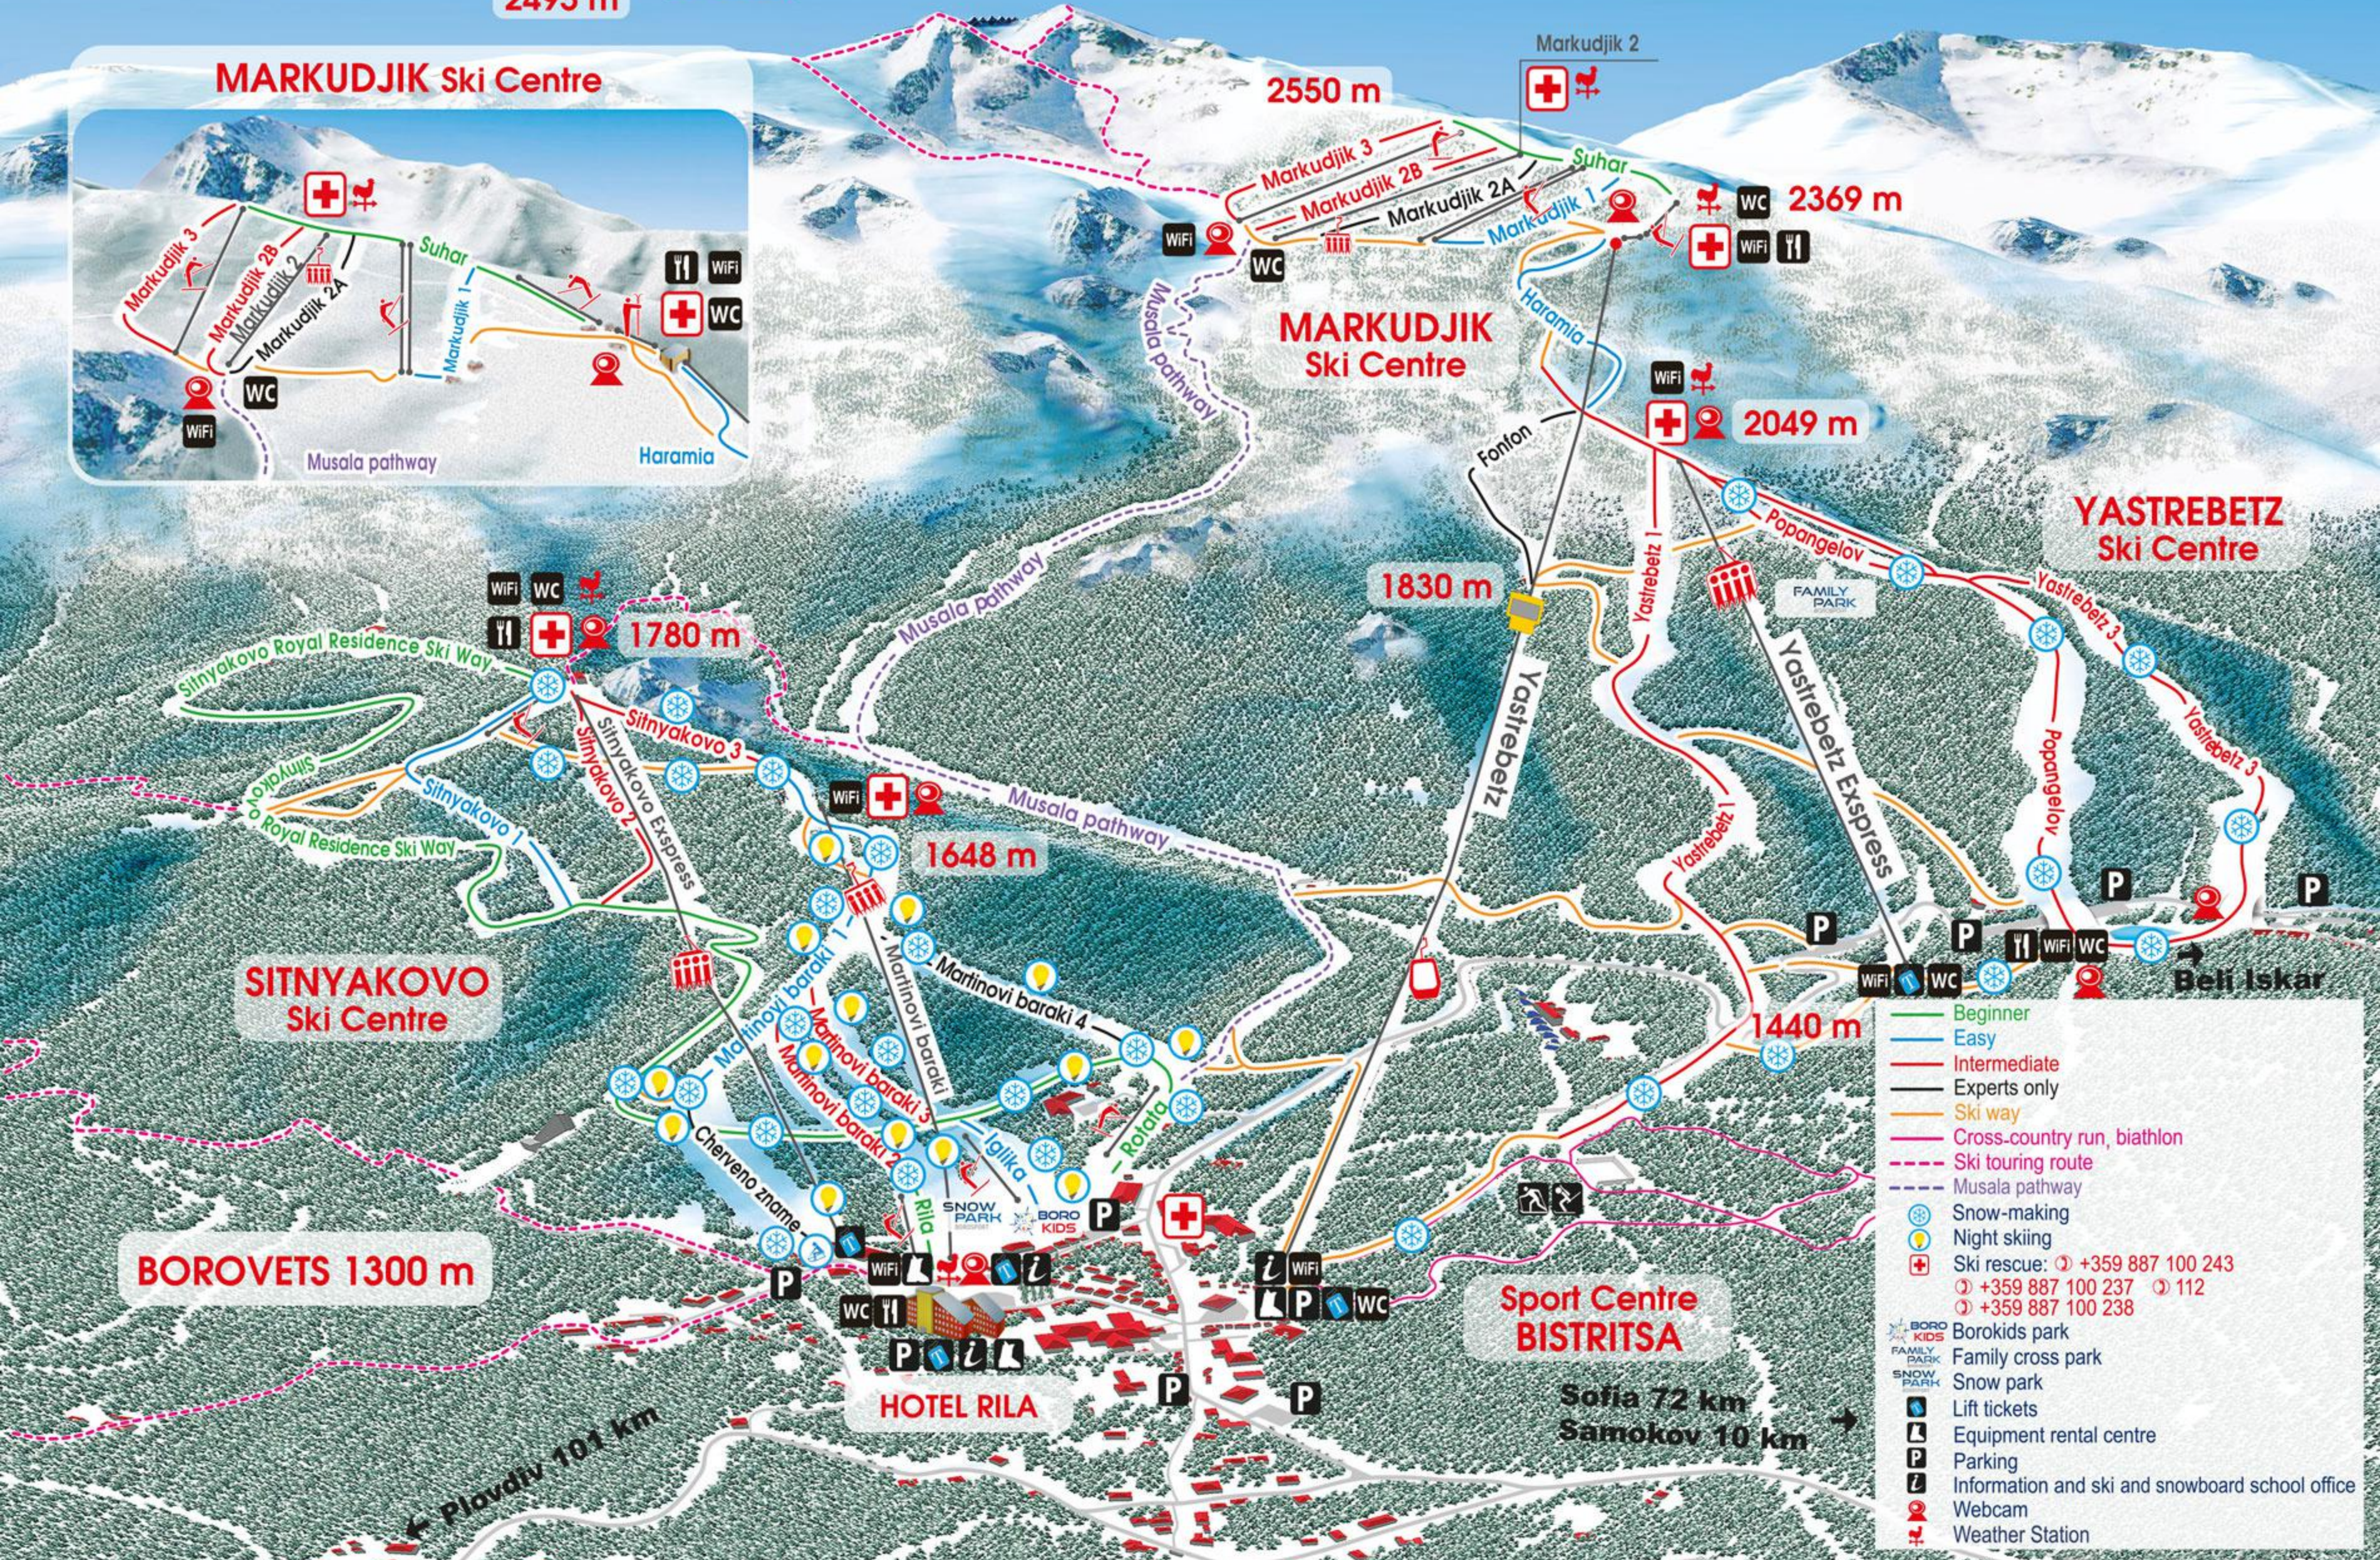

Shatar
 2495 m

Deno
 2790 m

Malka Musala
 2902 m

Musala
 2925 m

- Beginner
- Easy
- Intermediate
- Experts only
- Ski way
- Cross-country run, biathlon
- Ski touring route
- Musala pathway
- ☁ Snow-making
- 🌙 Night skiing
- 🚑 Ski rescue: ☎ +359 887 100 243
☎ +359 887 100 237 ☎ 112
☎ +359 887 100 238
- 👶 Borokids park
- 👨 Family cross park
- ❄ Snow park
- 🎫 Lift tickets
- 🛠 Equipment rental centre
- 🅑 Parking
- ℹ Information and ski and snowboard school office
- 📹 Webcam
- 🌡 Weather Station